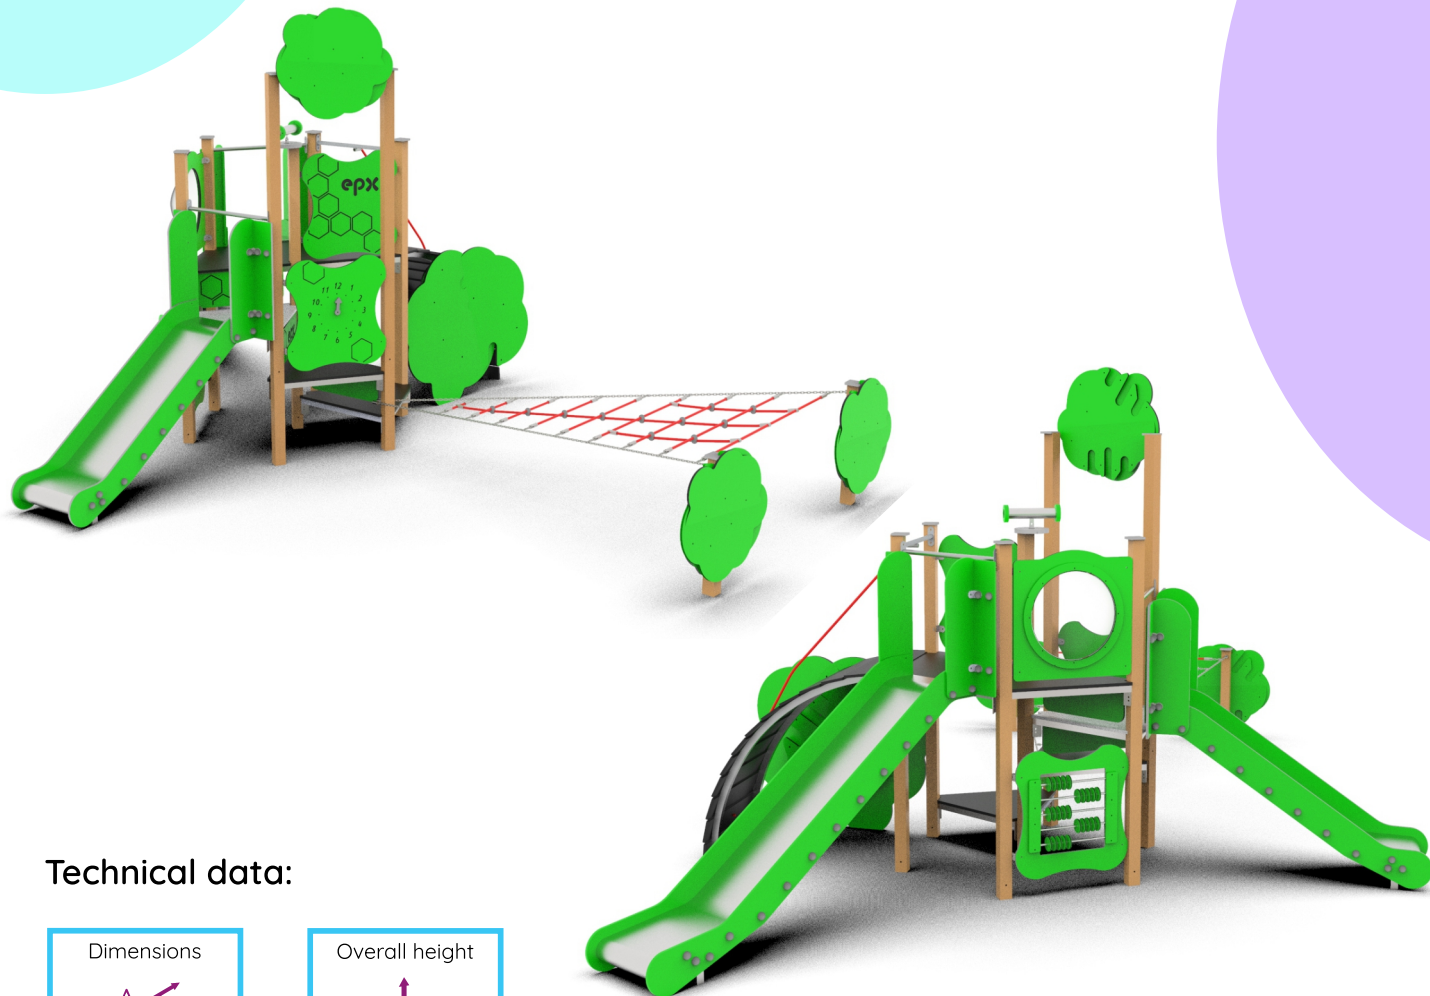

PRODUCT CART

Play set EPX-ZZ-225

Technical data:

Dimensions

4,3 x 6,4 m

Overall height

3,8 m

Safety zone

6,7 x 9,7 m

Free fall height

HIC

1,2 m

The product complies with the EN 1176-1:2017 standard

GRUPA EPX Paweł Matera
39-205 Pustków 288
NIP: 872-217-15-19
Regon: 180498345
www.epx.com.pl
epx@epx.com.pl

PRODUCT CART

Play set EPX-ZZ-225

Material and construction data

Wood glued in layers

Wood is impregnated and the paint is resistant to environmental factors

Metal profiles and pipes are galvanized and anticorrosive

Galvanized steel anchors

Plastic screw protection

16 PP ropes with a steel core

Colourful HDPE

Rope connections made of aluminium and plastic

AISI 304 sheet metal slide

Anti-slip plywood

According to EN 1176-1:2017 norm, the product requires applying a safety surface according to the product's free fall height