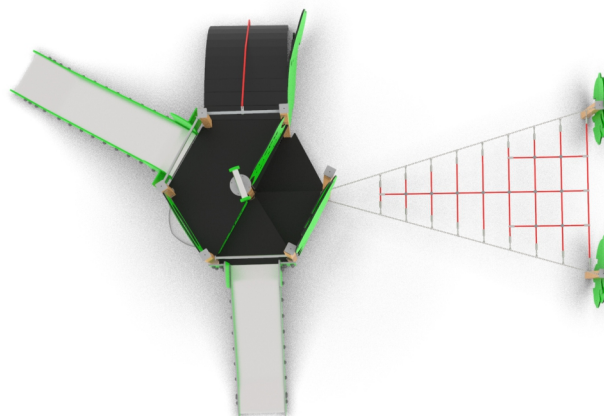

PRODUCT CART

Play set EPX-ZZ-225

Technical data:

Dimensions

4,3 x 6,4 m

Overall height

3,8 m

Safety zone

6,7 x 9,7 m

Free fall height

HIC

1,2 m

The product complies with the EN 1176-1:2017 standard

GRUPA EPX Paweł Matera
39-205 Pustków 288
NIP: 872-217-15-19
Regon: 180498345
www.epx.com.pl
epx@epx.com.pl

PRODUCT CART

Play set EPX-ZZ-225

Material and construction data

Wood glued in layers

Wood is impregnated and the paint is resistant to environmental factors

Metal profiles and pipes are galvanized and anticorrosive

Galvanized steel anchors

Plastic screw protection

16 PP ropes with a steel core

Colourful HDPE

Rope connections made of aluminium and plastic

AISI 304 sheet metal slide

Anti-slip plywood

According to EN 1176-1:2017 norm, the product requires applying a safety surface according to the product's free fall height